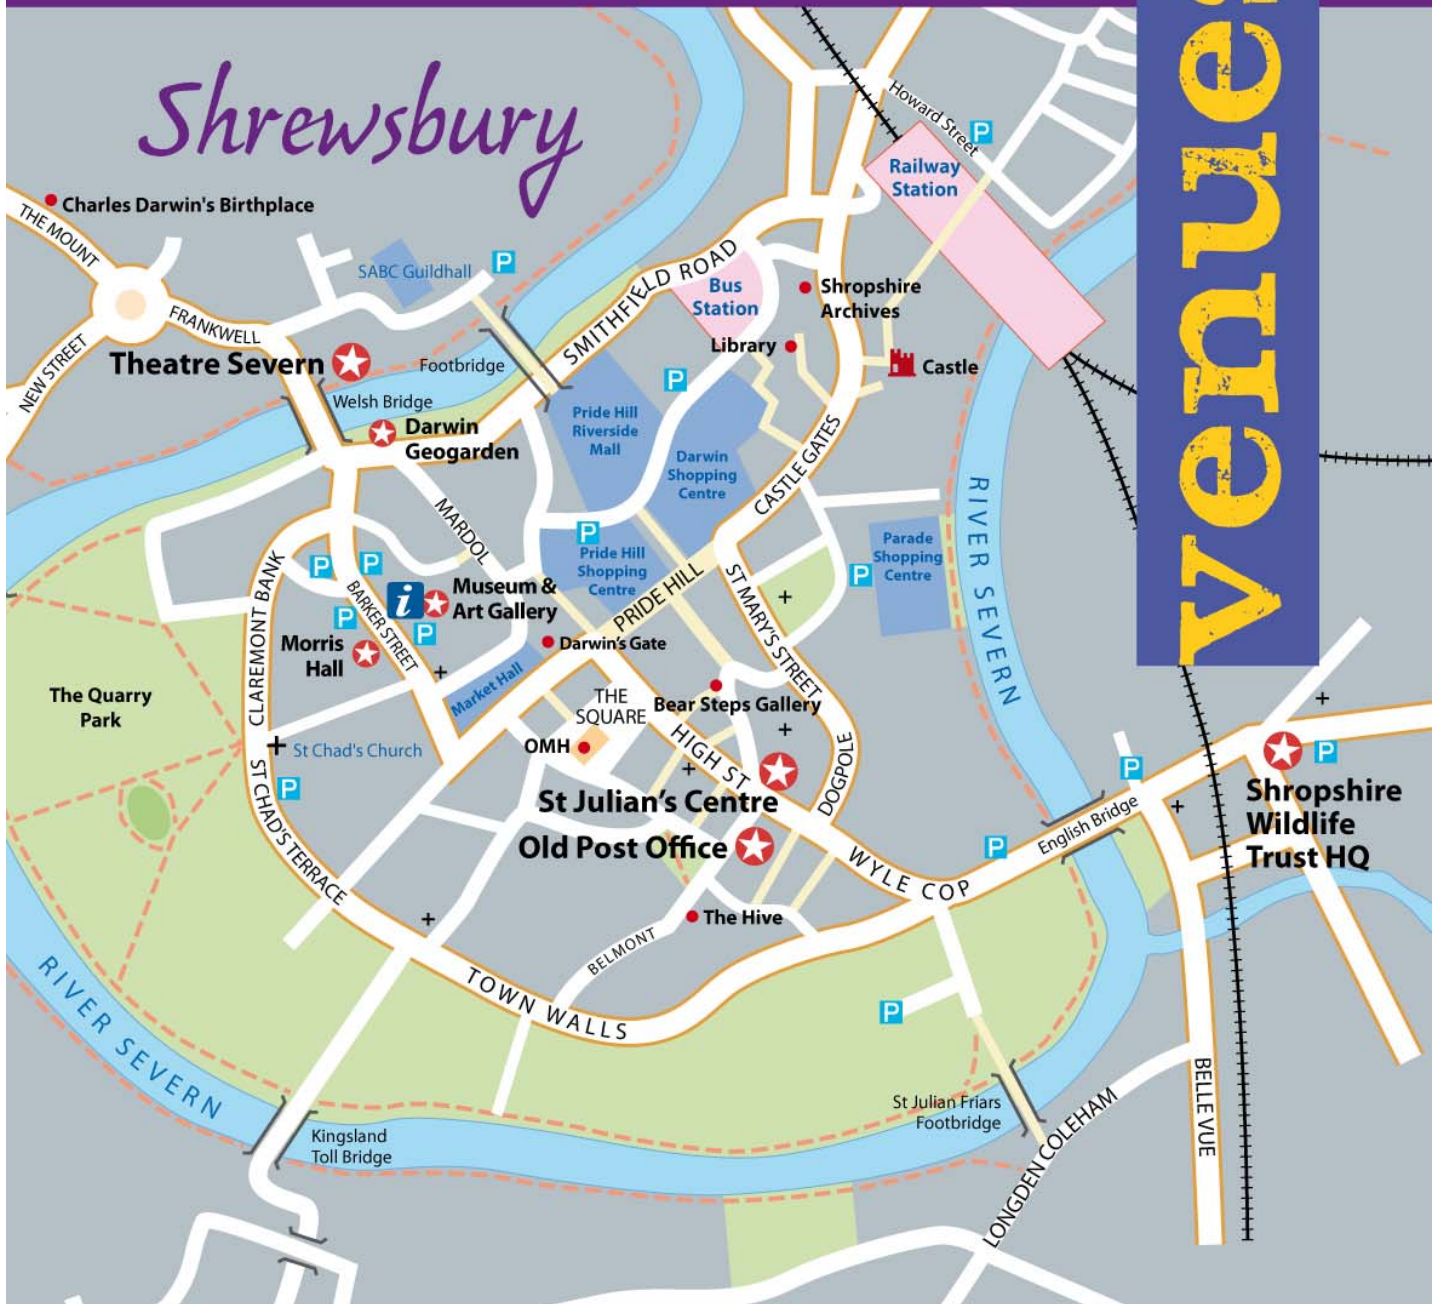

# Shrewsbury

# venues

Festival Enquiries: 0345 678 9000

To discover more about Darwin's  
Shrewsbury and for information on  
short breaks log on to:

[www.discoverdarwin.co.uk](http://www.discoverdarwin.co.uk)